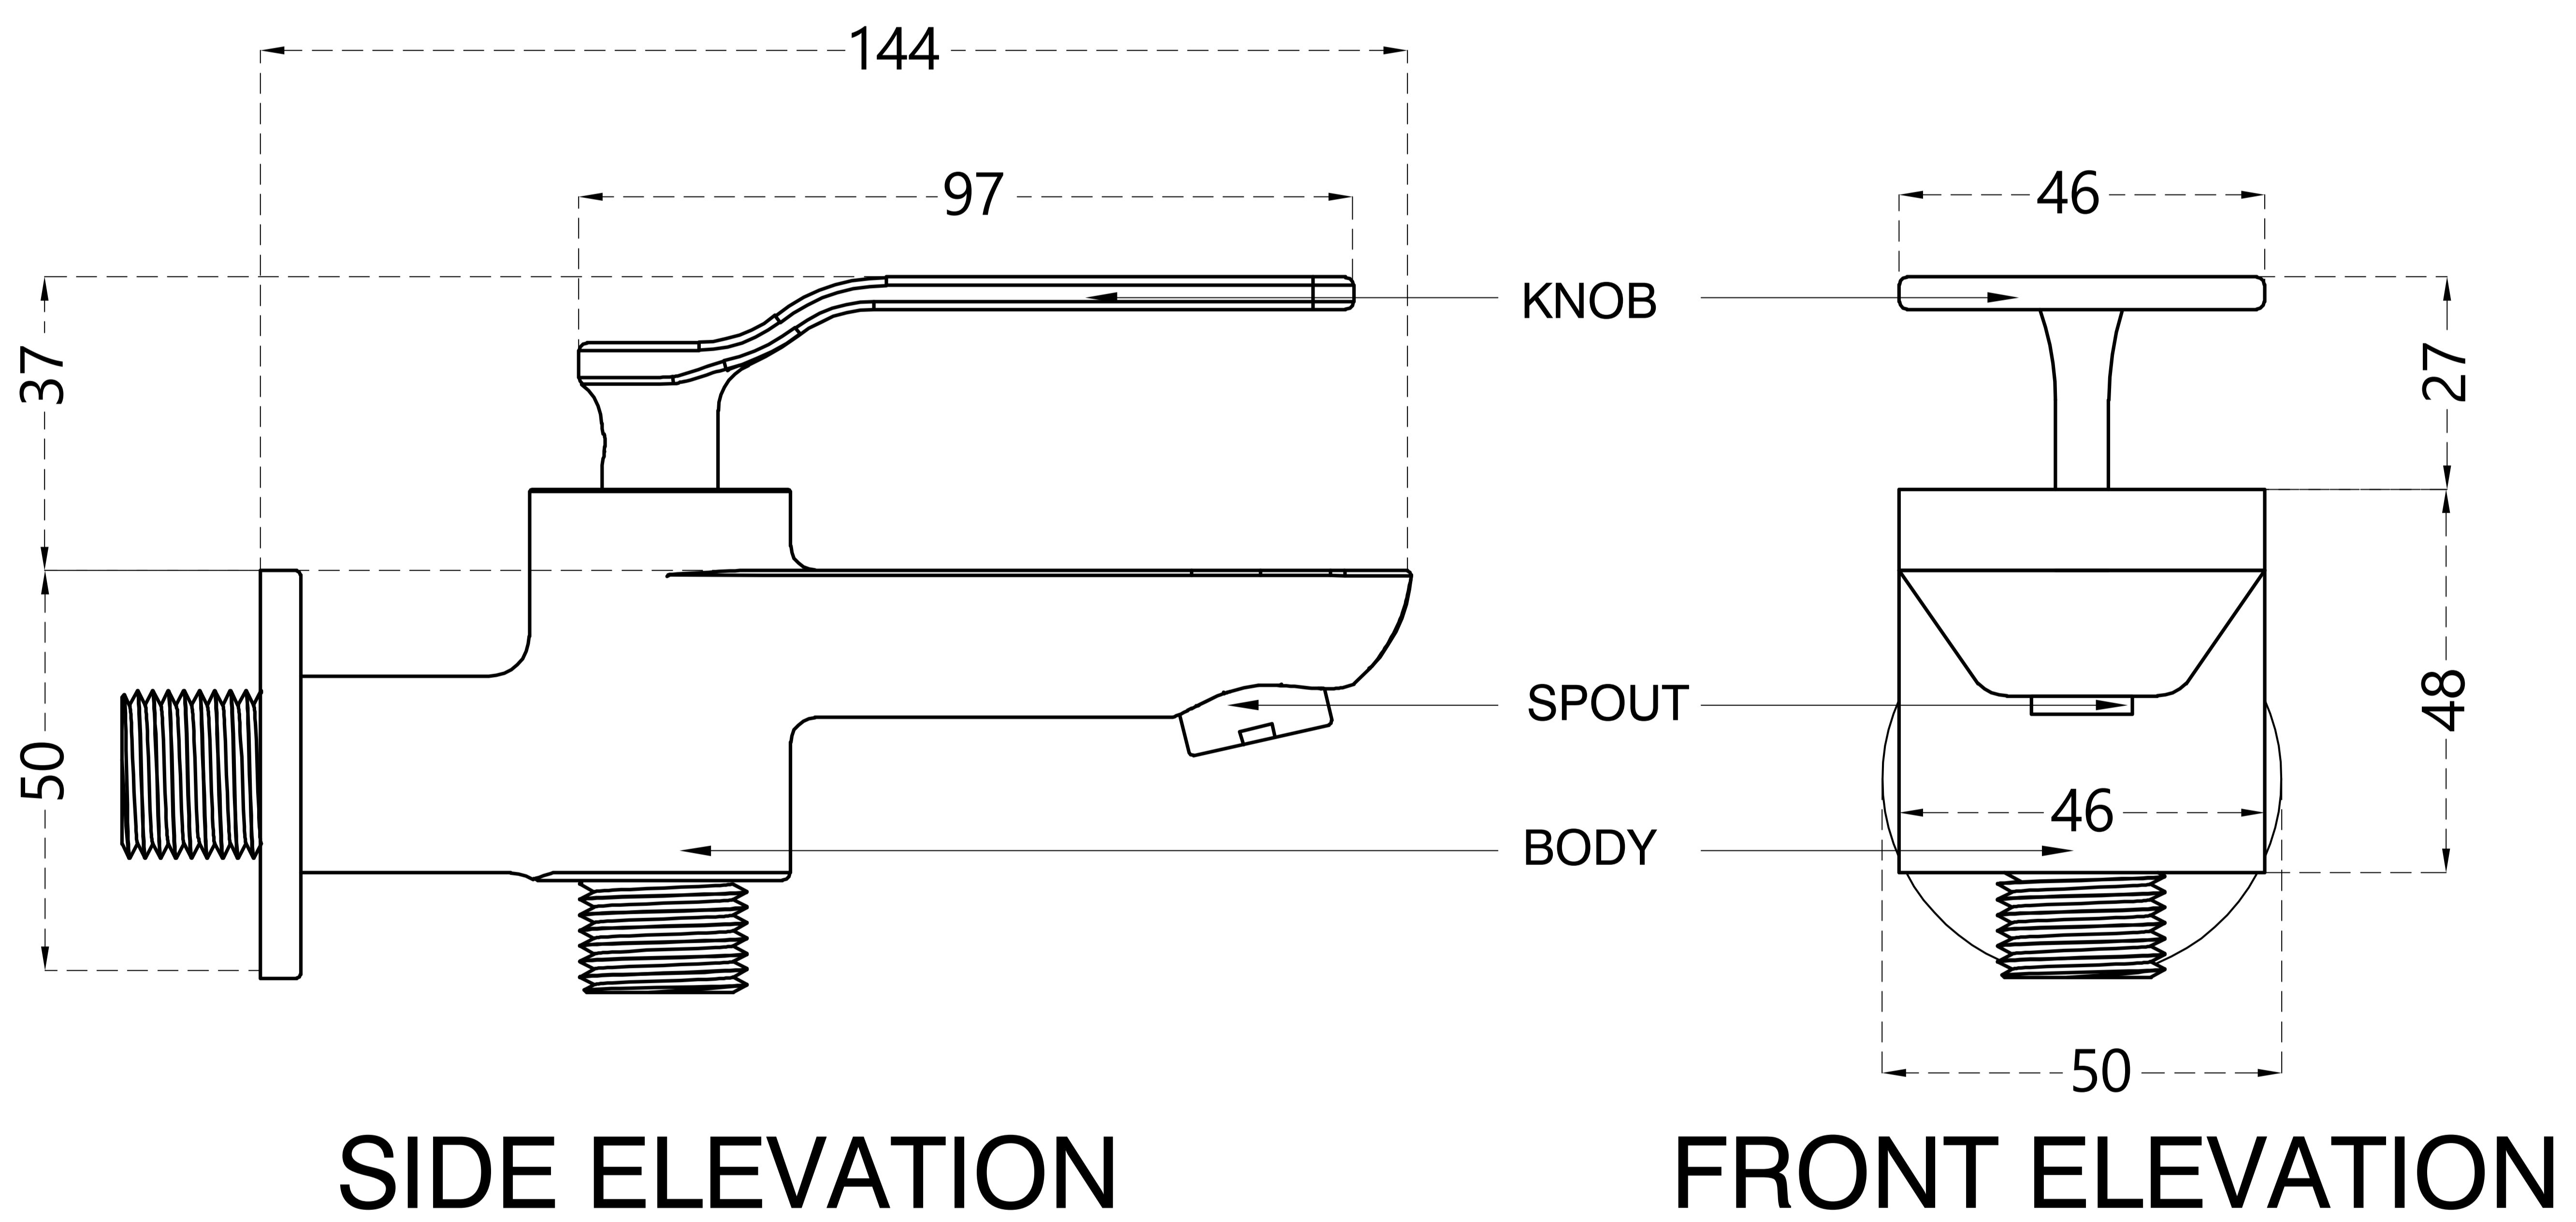

## Brass 2-Way Bib Tap

Product Code : 3155

### Technical Drawing

All dimension are in **mm**